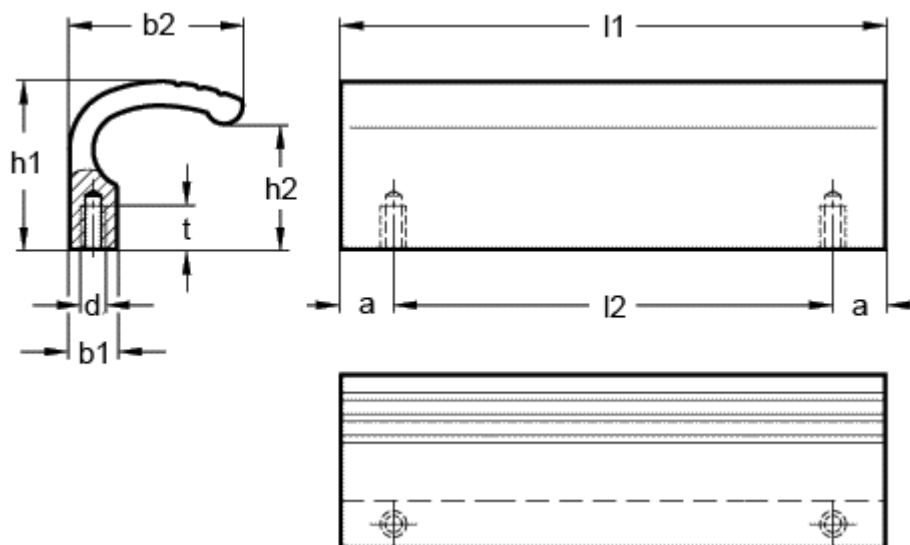

Article number: 20730110SW

Description: E+G Guard safety handle GN 730-110-SW

Measures

a = 10

b1 = 9.5

b2 = 33

d = M6

h1 = 32

h2 = 24

l = 110

l2 = 90

t min = 9